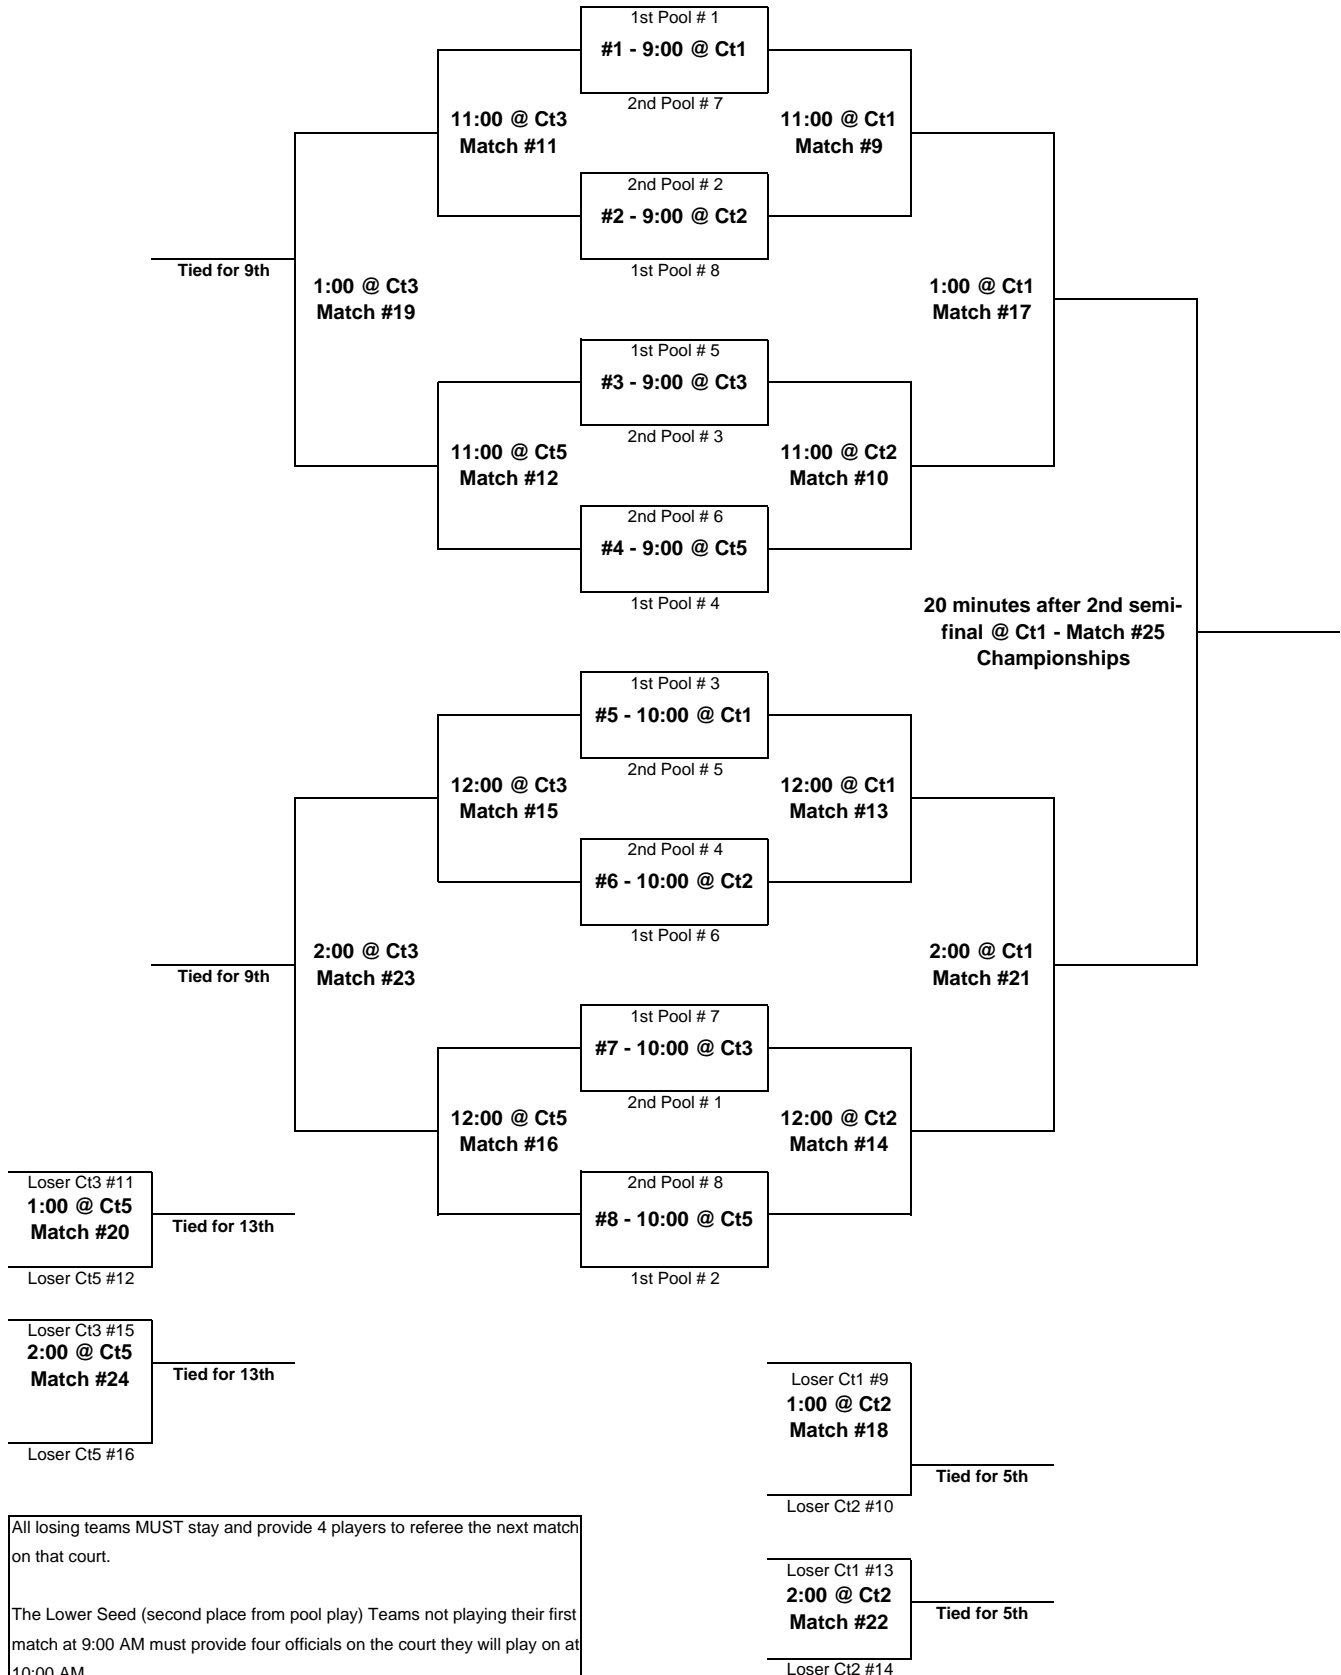

# Best of the West Tournament Playoffs 2017

## PLAY-OFF BRACKET

@EPIC VBC

All losing teams MUST stay and provide 4 players to referee the next match on that court.

The Lower Seed (second place from pool play) Teams not playing their first match at 9:00 AM must provide four officials on the court they will play on at 10:00 AM.

All matches are 2 out of 3 with the third game to 15.