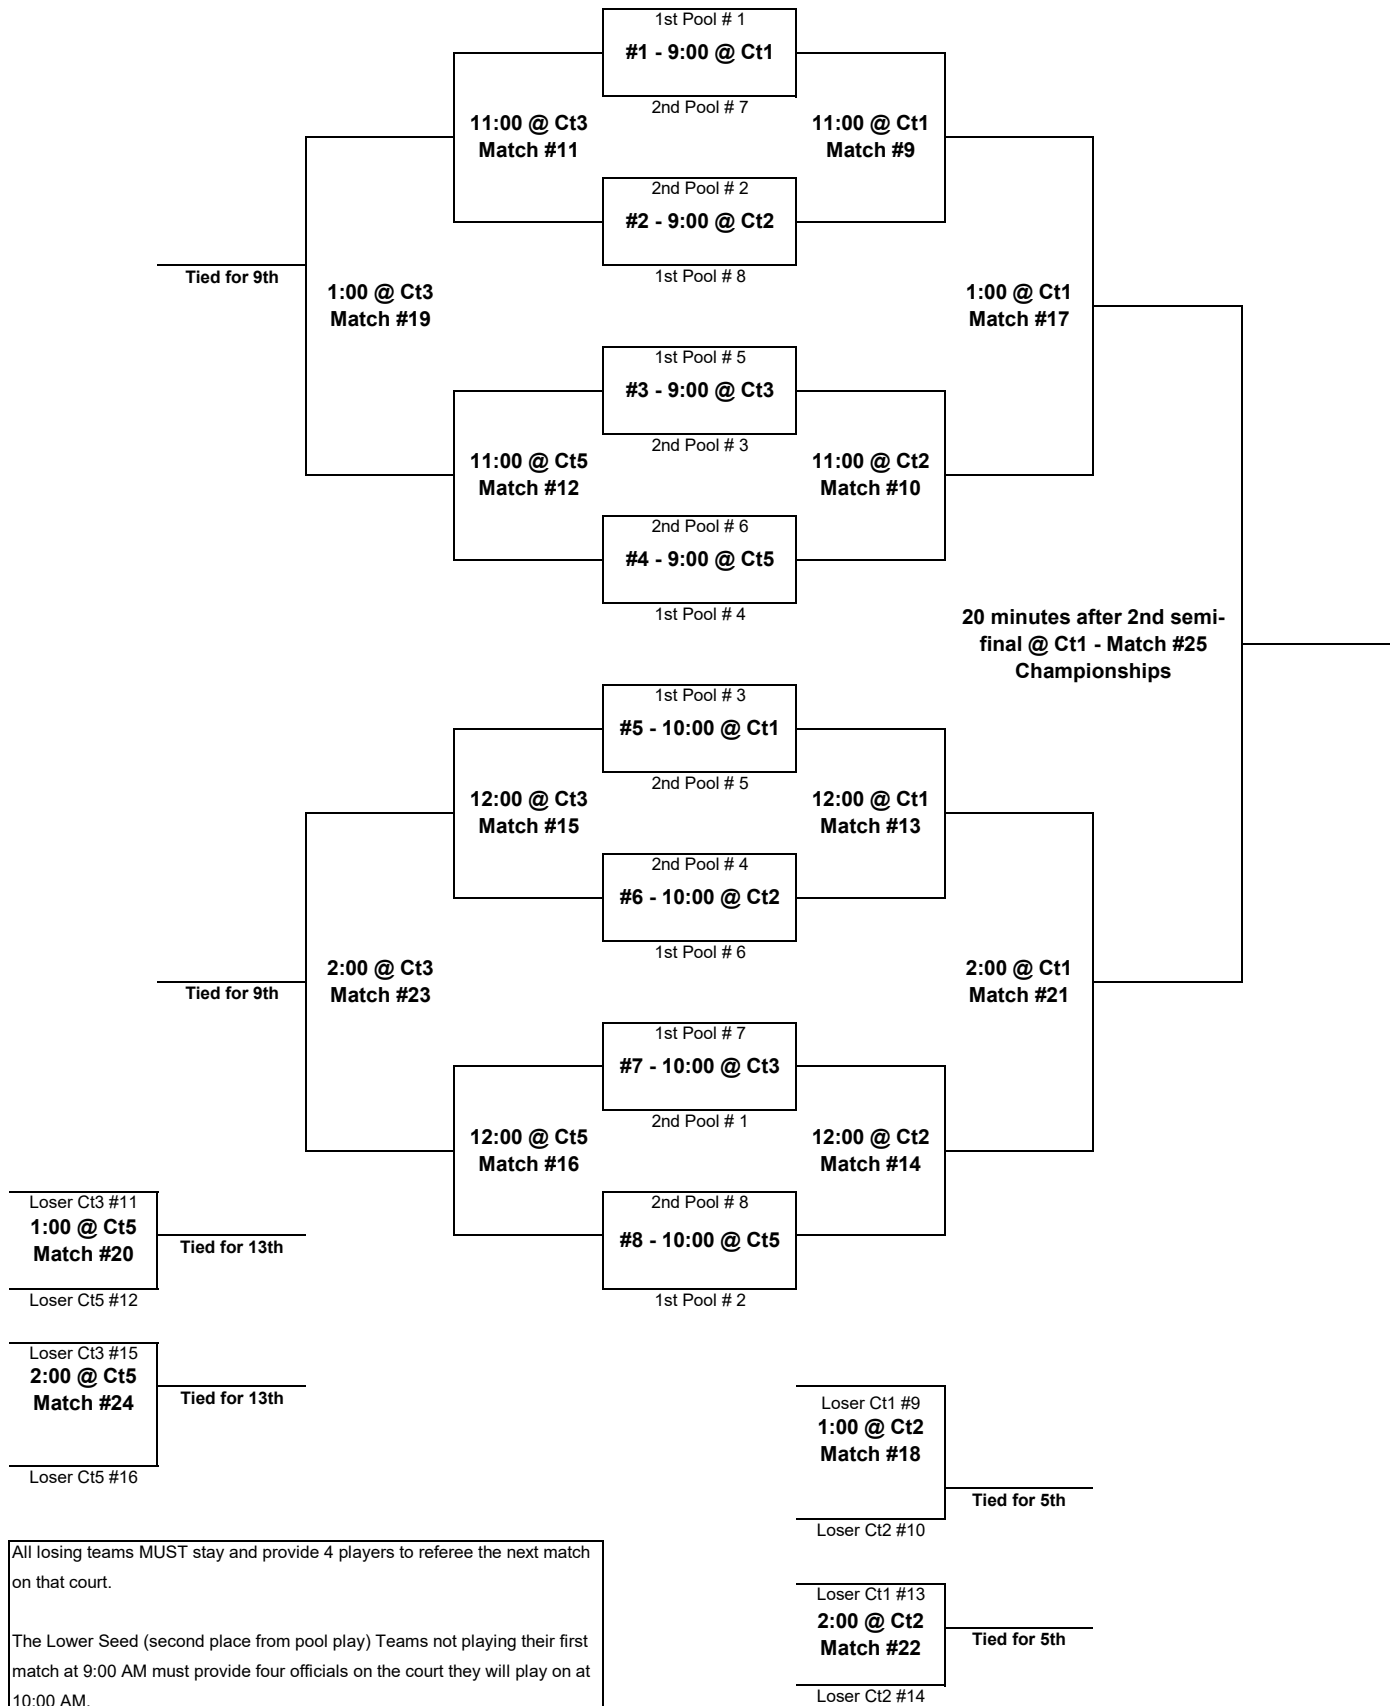

Best of the West Tournament Playoffs

PLAY-OFF BRACKET

@EPIC VBC

All losing teams MUST stay and provide 4 players to referee the next match on that court.

The Lower Seed (second place from pool play) Teams not playing their first match at 9:00 AM must provide four officials on the court they will play on at 10:00 AM.

All matches are 2 out 3 with the third game to 15