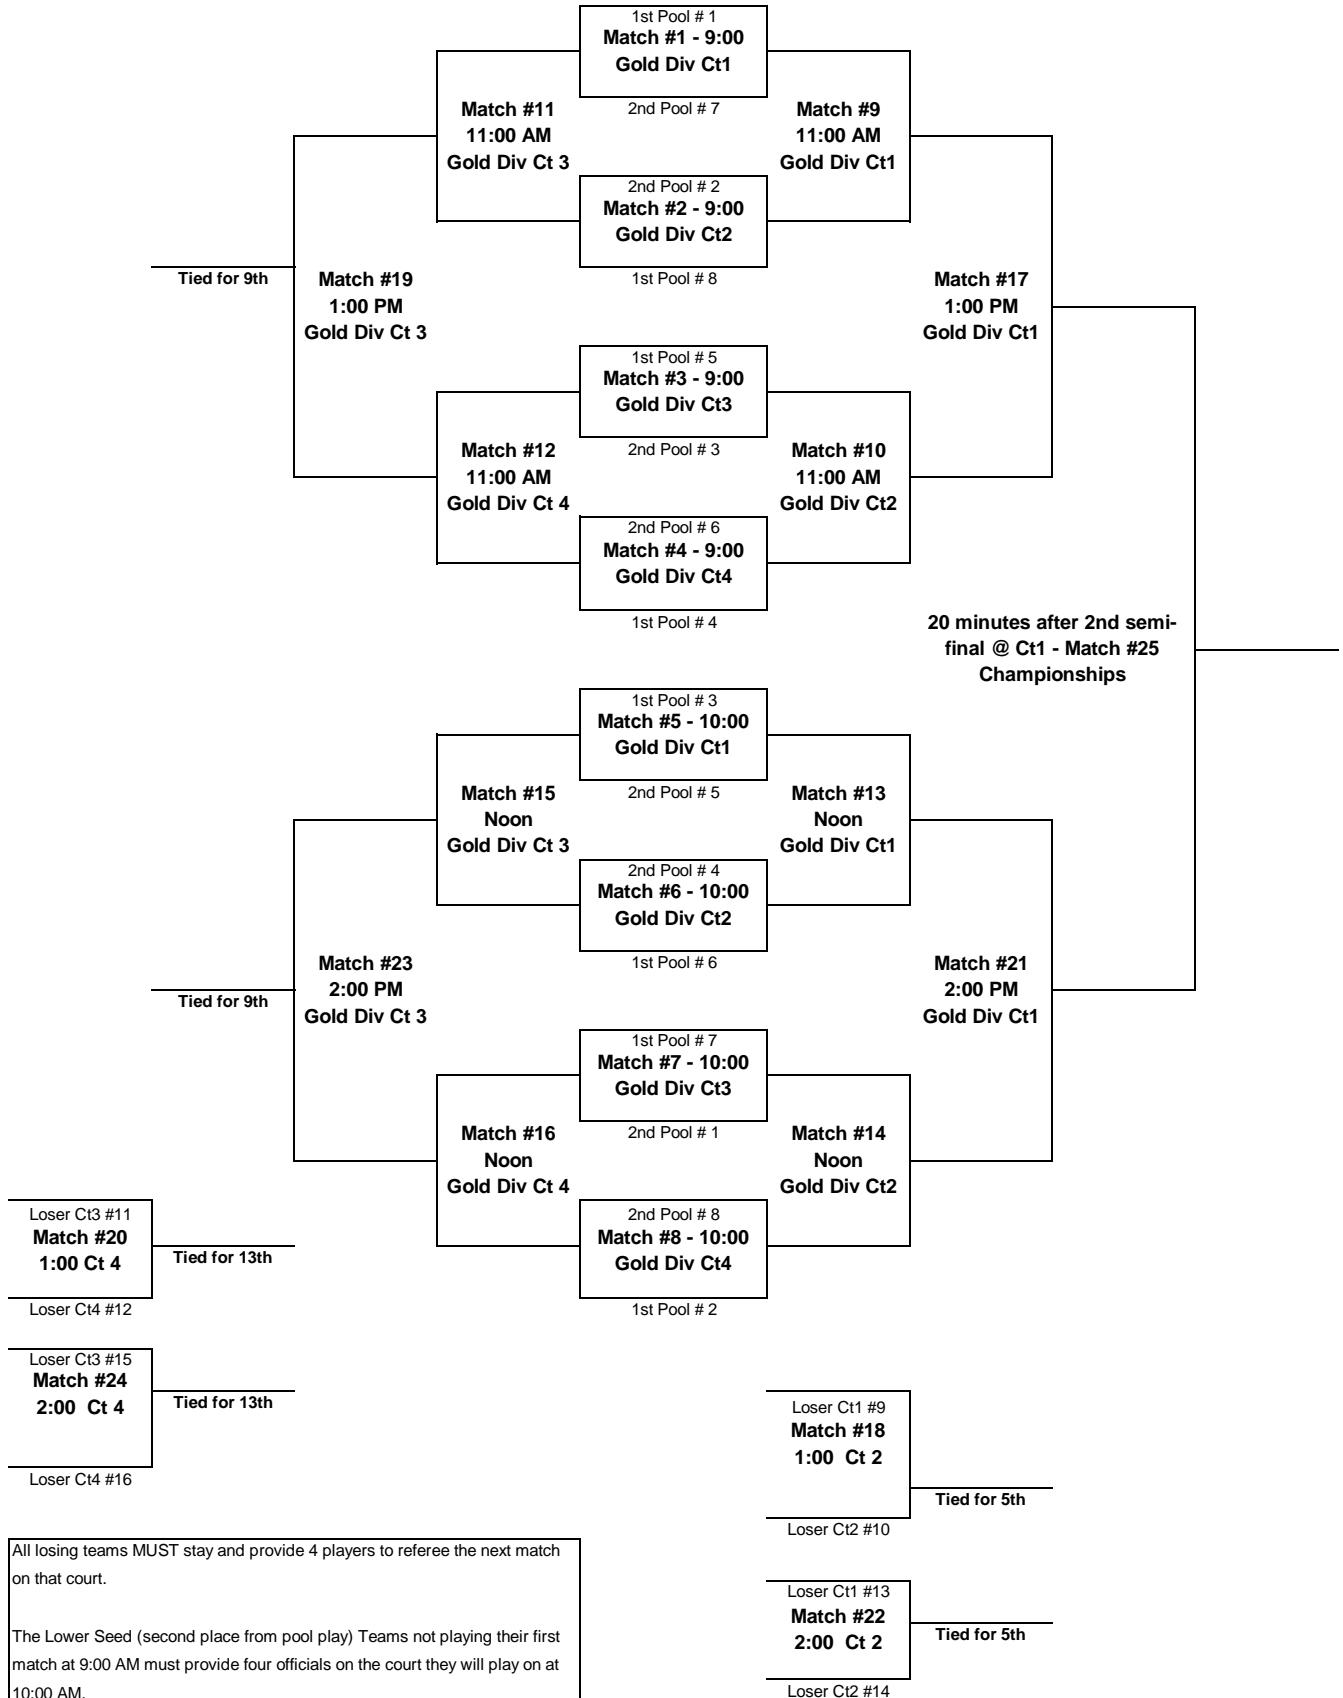

# Best of the West Tournament Playoffs

## Gold Division PLAY-OFF BRACKET

@Alliant

All losing teams MUST stay and provide 4 players to referee the next match on that court.

The Lower Seed (second place from pool play) Teams not playing their first match at 9:00 AM must provide four officials on the court they will play on at 10:00 AM.

All matches are 2 out 3 with the third game to 15